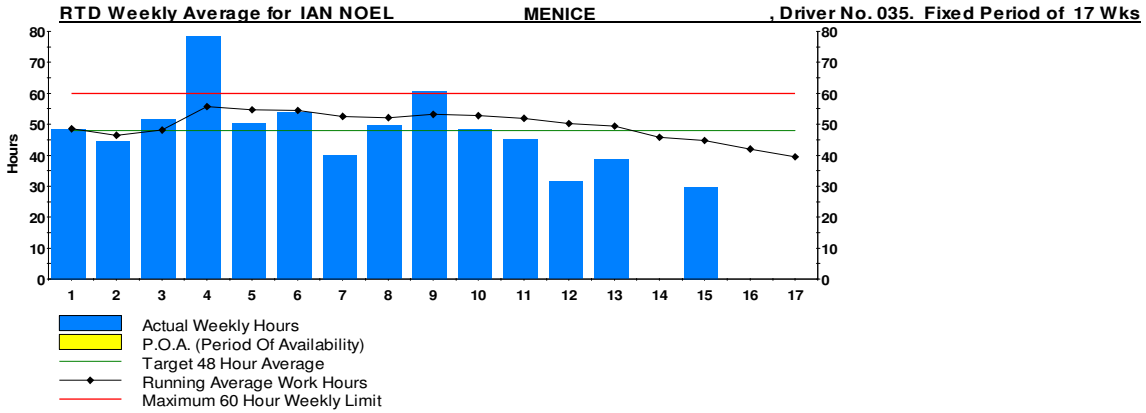

TMC ASSIST

Period: 04/01/2016 to 01/05/2016  
Operator: MARK

Date: 30/06/2016 11:43  
Page: 1

Bill Bloggs Haulage Ltd  
Weekly Averages Graphical

**Average Working Hours To Date = 44hr. 47min.**  
**Maximum allowable average for remaining weeks = 60hr. 0min.**  
**Next Weeks Maximum Work Hours = 60hr. 0min.**